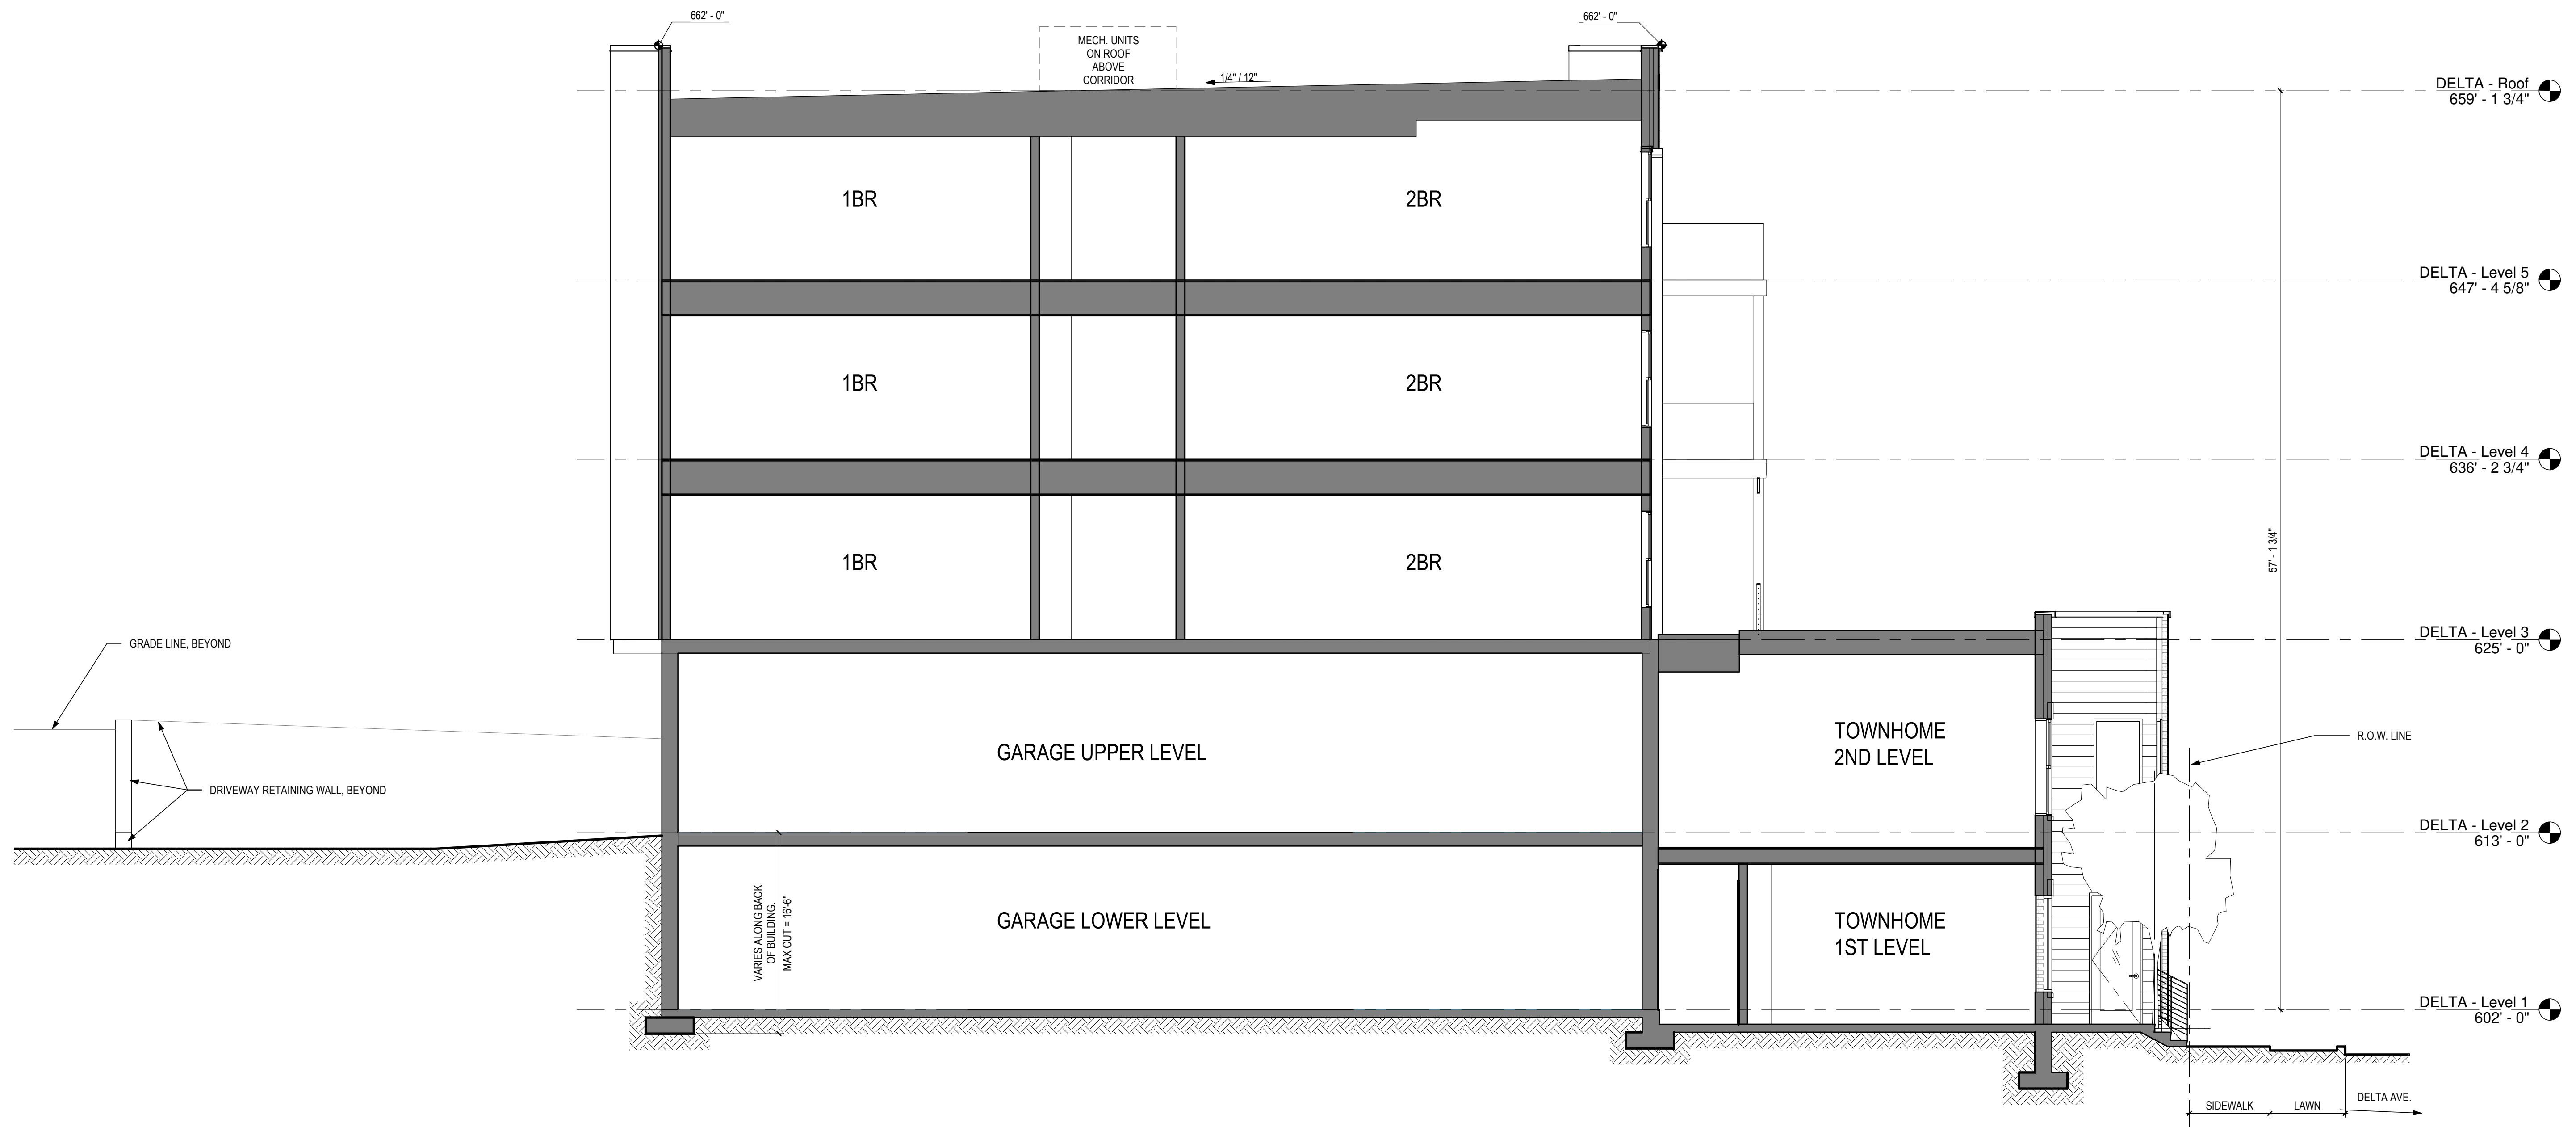

# MT LOOKOUT SQUARE APARTMENTS

ADDITIONAL INFO

DELTA AVENUE | CINCINNATI, OH 45208 |

STATUS:

**PRELIMINARY**  
NOT FOR CONSTRUCTION

REVISION:

NO.	DESCRIPTION

PROJECT NUMBER: